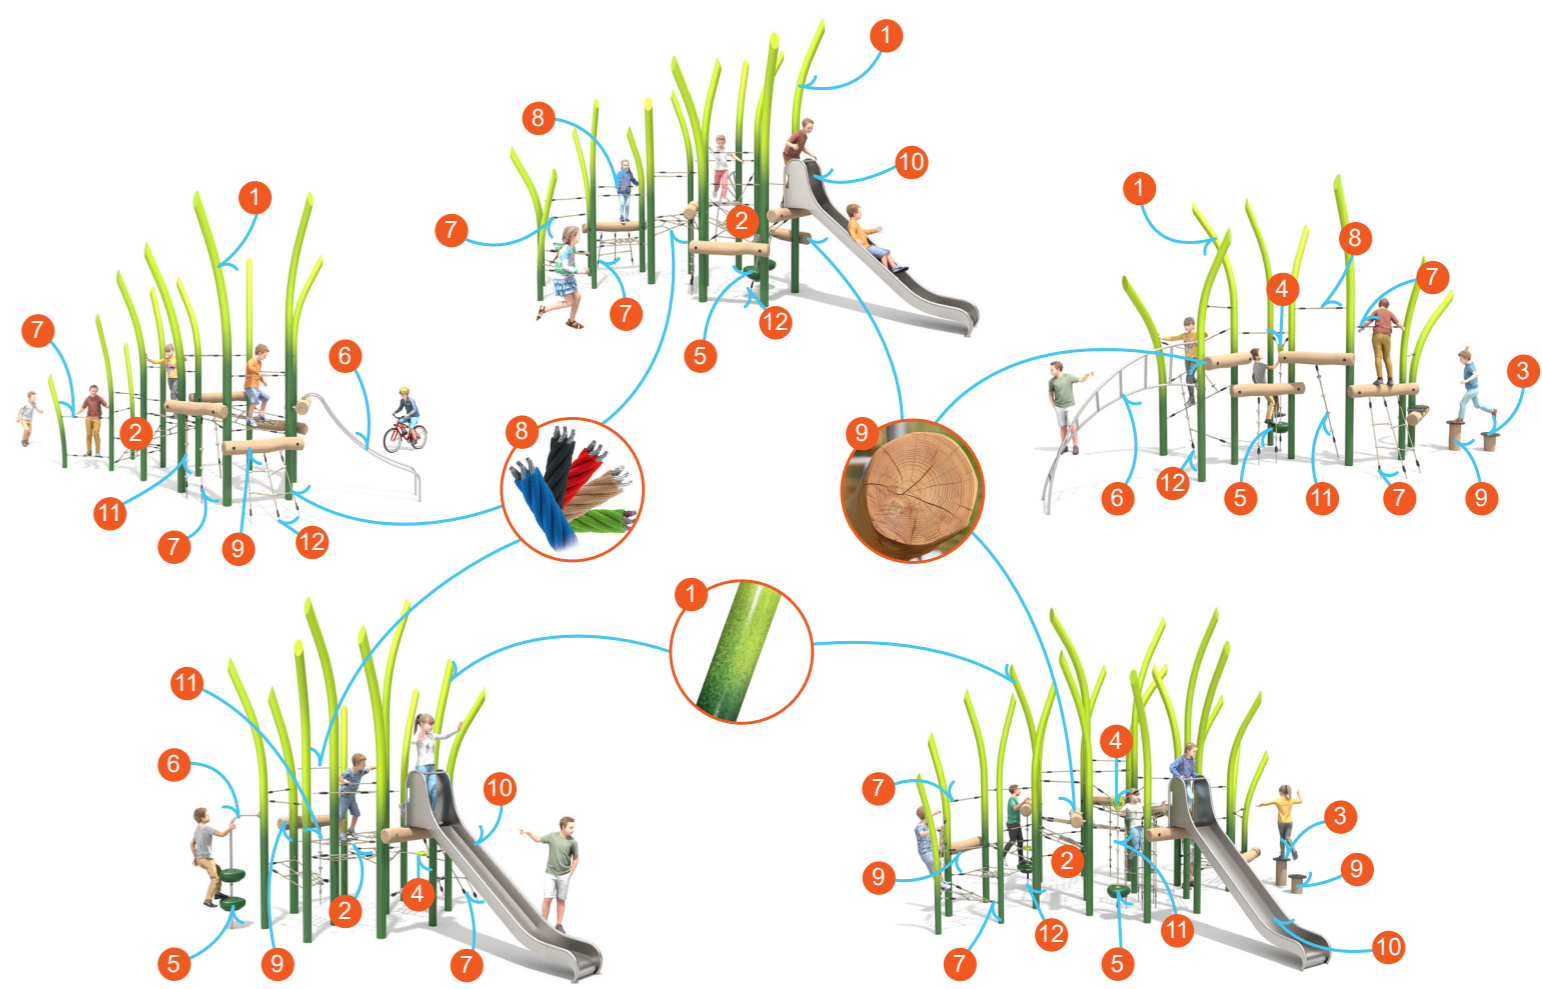

GECOAT STAAL
SPEELSCULPTUREN – NIEUWE KLIMTOESTELLEN

9301 | ORGANIQ

9303 | ORGANIQ

9302 | ORGANIQ

9304 | ORGANIQ

9305 | ORGANIQ

9307 | ORGANIQ

9306 | ORGANIQ

9308 | ORGANIQ

9309 | ORGANIQ

9310 | ORGANIQ

Flora Play

MATERIAL SPECIFICATION

GRADIENT TECHNOLOGY

A painting technique that allows combining two colors, which smoothly blend into each other. It enables achieving a natural colour fusion effect.

Gradient Technology enables combining any two colours from our palette. Smooth tonal gradation guarantees unique visual effect.

9401 | FLORA

9403 | FLORA

9402 | FLORA

9404 | FLORA

9405 | FLORA

9407 | FLORA

9406 | FLORA