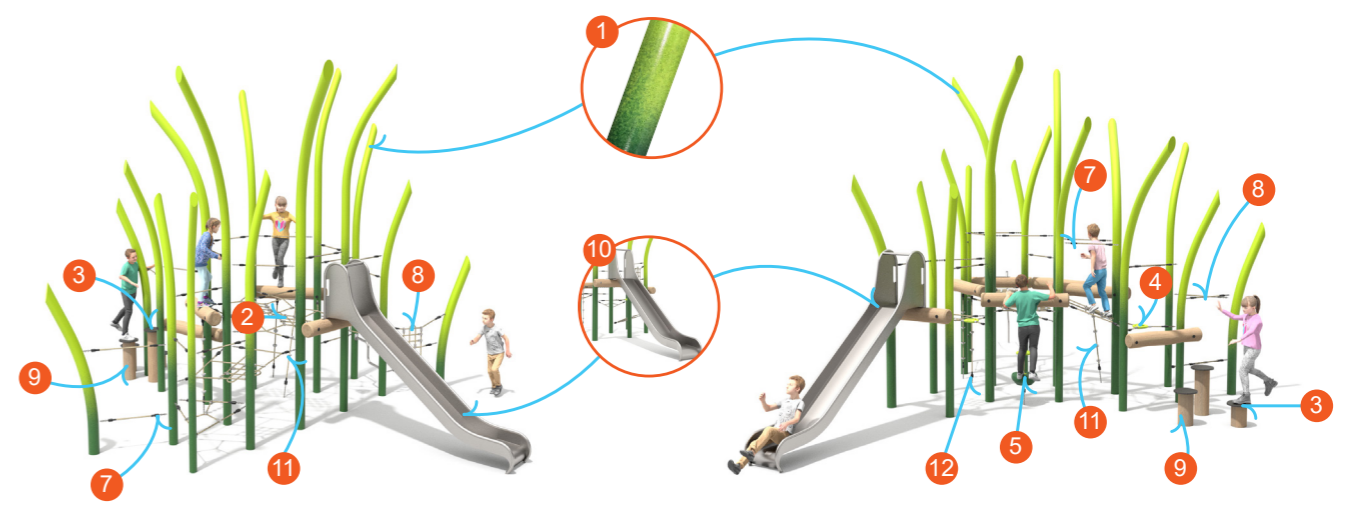

GECOAT STAAL
SPEELSCULPTUREN – NIEUWE KLIMTOESTELLEN

9301 | ORGANIQ

9303 | ORGANIQ

9302 | ORGANIQ

9304 | ORGANIQ

9305 | ORGANIQ

9307 | ORGANIQ

9306 | ORGANIQ

9308 | ORGANIQ

9309 | ORGANIQ

9310 | ORGANIQ

Flora Play

MATERIAL SPECIFICATION

GRADIENT TECHNOLOGY

A painting technique that allows combining two colors, which smoothly blend into each other. It enables achieving a natural colour fusion effect.

Gradient Technology enables combining any two colours from our palette. Smooth tonal gradation guarantees unique visual effect.

9401 | FLORA

9403 | FLORA

9402 | FLORA

9404 | FLORA

9405 | FLORA

9407 | FLORA

9406 | FLORA