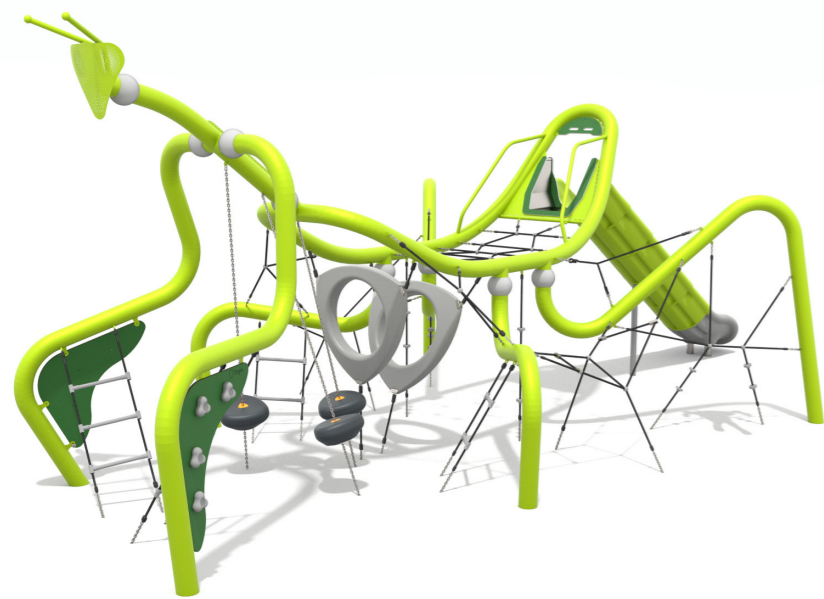

GECOAT STAAL
SPEELSCULPTUREN – NIEUWE KLIMTOESTELLEN

9301 | ORGANIQ

9303 | ORGANIQ

9302 | ORGANIQ

9304 | ORGANIQ

9305 | ORGANIQ

9307 | ORGANIQ

9306 | ORGANIQ

9308 | ORGANIQ

9309 | ORGANIQ

9310 | ORGANIQ

Flora Play

MATERIAL SPECIFICATION

GRADIENT TECHNOLOGY

A painting technique that allows combining two colors, which smoothly blend into each other. It enables achieving a natural colour fusion effect.

Gradient Technology enables combining any two colours from our palette. Smooth tonal gradation guarantees unique visual effect.

9401 | FLORA

9403 | FLORA

9402 | FLORA

9404 | FLORA

9405 | FLORA

9407 | FLORA

9406 | FLORA