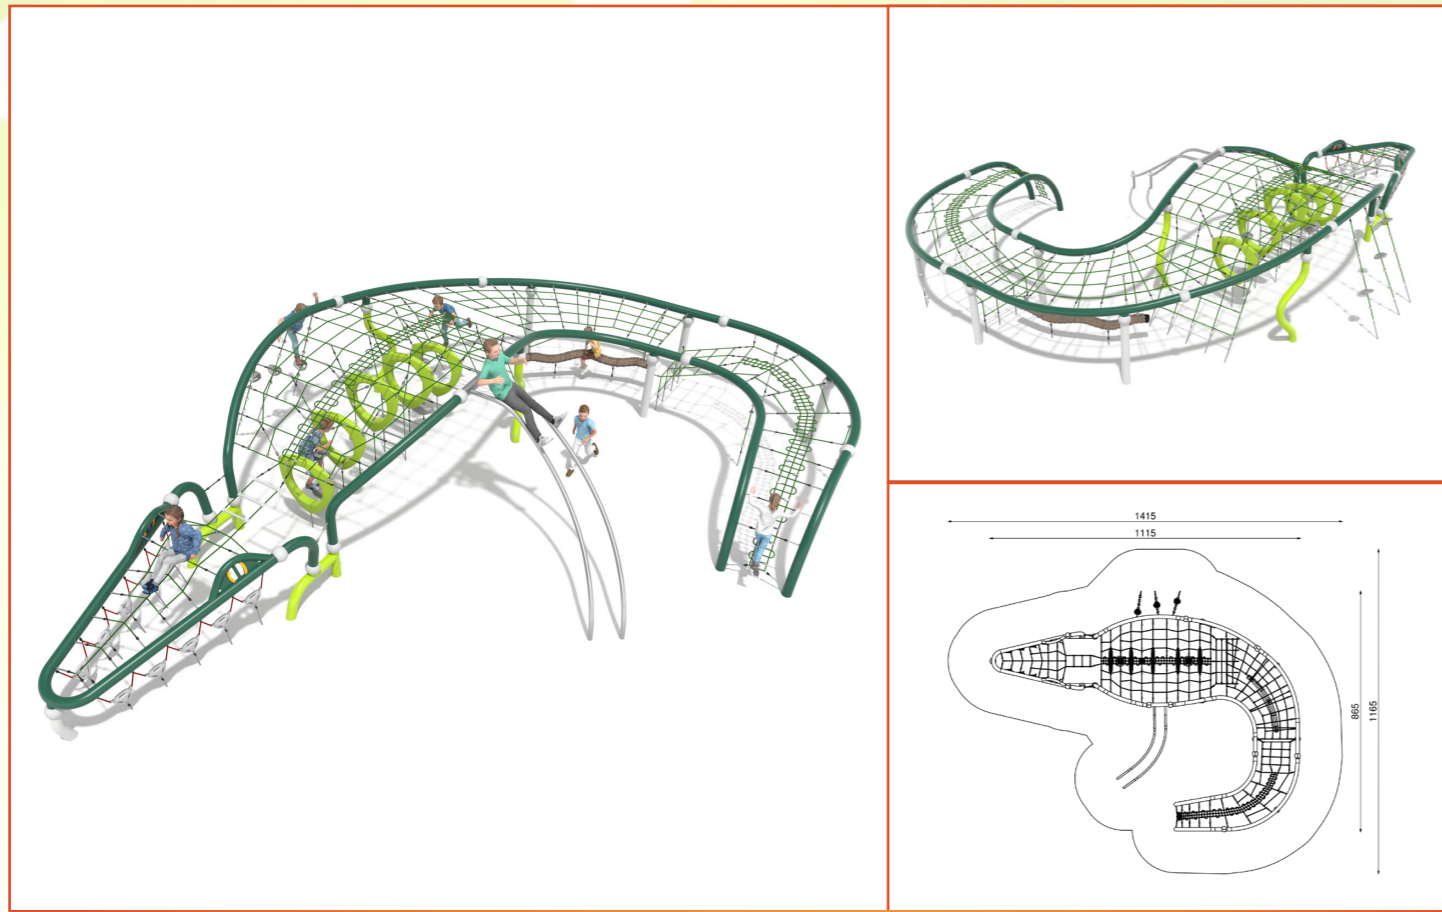

GECOAT STAAL
SPEELSCULPTUREN – NIEUWE KLIMTOESTELLEN

9301 | ORGANIQ

9303 | ORGANIQ

9302 | ORGANIQ

9304 | ORGANIQ

9305 | ORGANIQ

9307 | ORGANIQ

9306 | ORGANIQ

9308 | ORGANIQ

9309 | ORGANIQ

9310 | ORGANIQ

Flora Play

MATERIAL SPECIFICATION

GRADIENT TECHNOLOGY

A painting technique that allows combining two colors, which smoothly blend into each other. It enables achieving a natural colour fusion effect.

Gradient Technology enables combining any two colours from our palette. Smooth tonal gradation guarantees unique visual effect.

9401 | FLORA

9403 | FLORA

9402 | FLORA

9404 | FLORA

9405 | FLORA

9407 | FLORA

9406 | FLORA