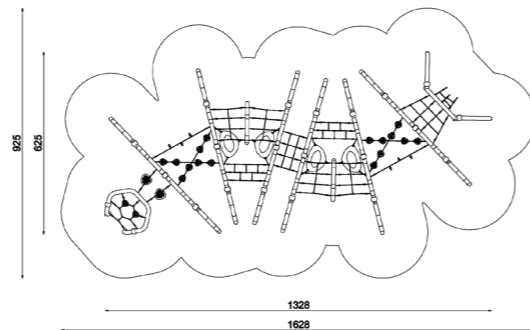

GECOAT STAAL
SPEELSCULPTUREN – NIEUWE KLIMTOESTELLEN

9301 | ORGANIQ

9303 | ORGANIQ

9302 | ORGANIQ

9304 | ORGANIQ

9305 | ORGANIQ

9307 | ORGANIQ

9306 | ORGANIQ

9308 | ORGANIQ

9309 | ORGANIQ

9310 | ORGANIQ

Flora Play

MATERIAL SPECIFICATION

GRADIENT TECHNOLOGY

A painting technique that allows combining two colors, which smoothly blend into each other. It enables achieving a natural colour fusion effect.