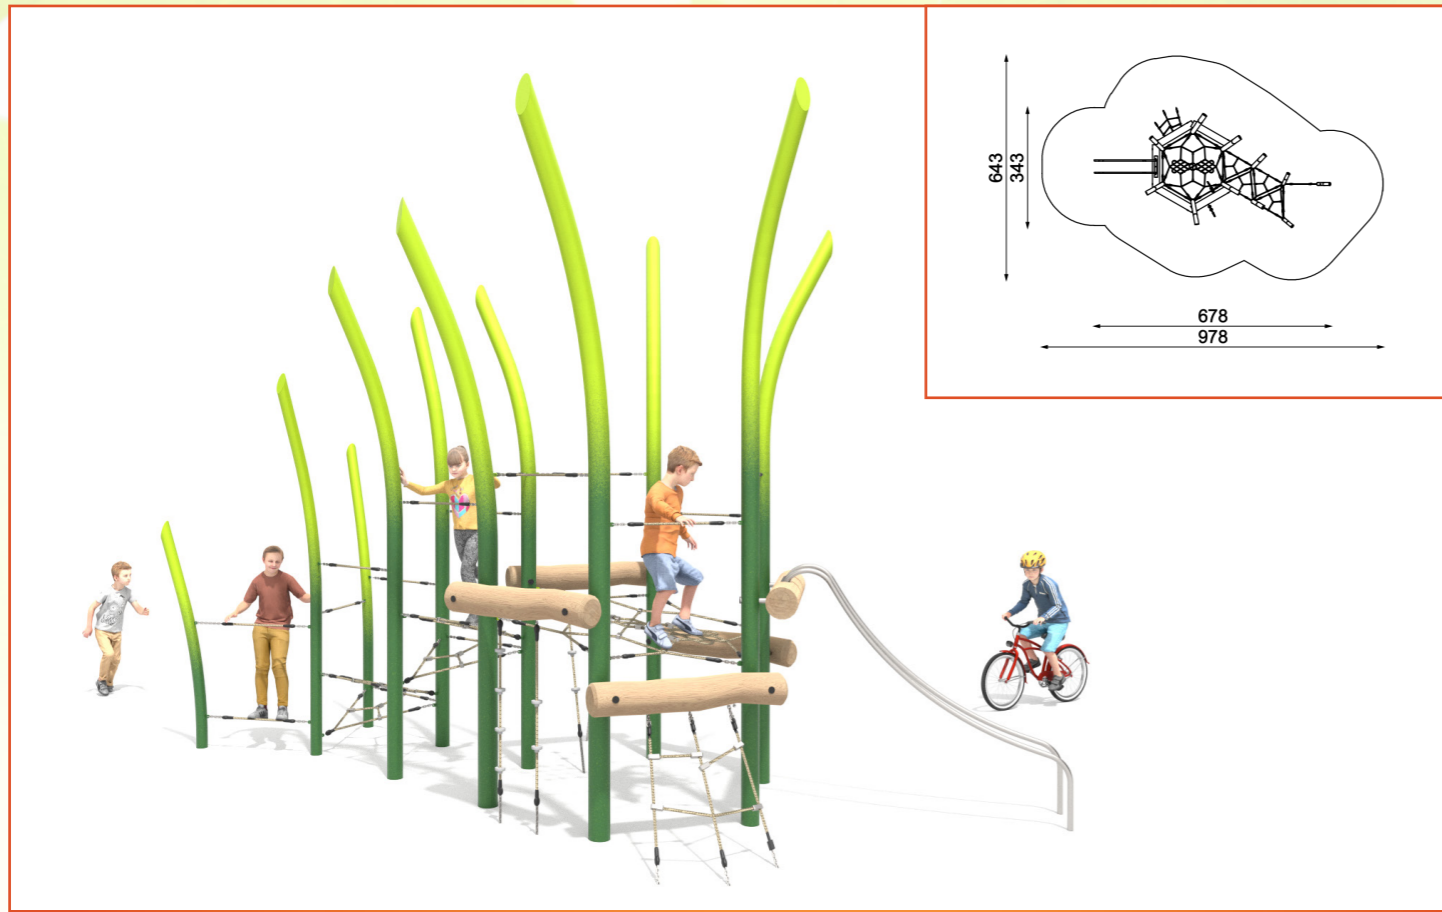

GECOAT STAAL
SPEELSCULPTUREN – NIEUWE KLIMTOESTELLEN

9301 | ORGANIQ

9303 | ORGANIQ

9302 | ORGANIQ

9304 | ORGANIQ

9305 | ORGANIQ

9307 | ORGANIQ

9306 | ORGANIQ

9308 | ORGANIQ

9309 | ORGANIQ

9310 | ORGANIQ

Flora Play

MATERIAL SPECIFICATION

GRADIENT TECHNOLOGY

A painting technique that allows combining two colors, which smoothly blend into each other. It enables achieving a natural colour fusion effect.

Gradient Technology enables combining any two colours from our palette. Smooth tonal gradation guarantees unique visual effect.

9401 | FLORA

9403 | FLORA

9402 | FLORA

9404 | FLORA

9405 | FLORA

9407 | FLORA

9406 | FLORA