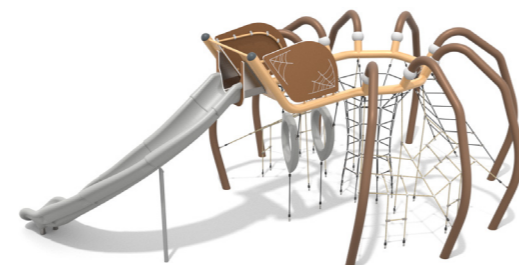

GECOAT STAAL
SPEELSCULPTUREN – NIEUWE KLIMTOESTELLEN

9301 | ORGANIQ

9303 | ORGANIQ

9302 | ORGANIQ

9304 | ORGANIQ

9305 | ORGANIQ

9307 | ORGANIQ

9306 | ORGANIQ

9308 | ORGANIQ

9309 | ORGANIQ

9310 | ORGANIQ

Flora Play

MATERIAL SPECIFICATION

GRADIENT TECHNOLOGY

A painting technique that allows combining two colors, which smoothly blend into each other. It enables achieving a natural colour fusion effect.

Gradient Technology enables combining any two colours from our palette. Smooth tonal gradation guarantees unique visual effect.

9401 | FLORA

9403 | FLORA

9402 | FLORA

9404 | FLORA

9405 | FLORA

9407 | FLORA

9406 | FLORA